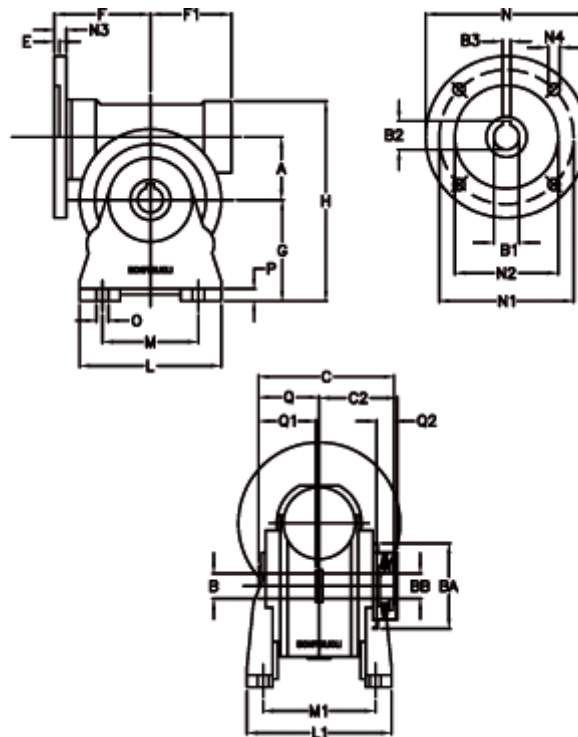

Article number: 390204902422836

Description: Worm Gear with Torque Limiter
VF 49-L2-A-24 P71B14

Measures

a = 49.50	C2 = 63,5	L1 = 124.0	O = 8.5
B = 25	Description = VF 49A-xx-71B14	m = 63	P = 12
B1 E7 = 14	E = 3.0	M1 = 98.5	Q = 51.0
B2 = 16.3	F = 70	N = 105	Q1 = 41
B3 H9 = 5	F1 = 63	N1 = 85	Q2 = 15
BA = 63	g = 82	N2 = 70	
BB H7 = 14	H = 162	N3 = 10.5	
C = 105	L = 110	N4 = 6,5	